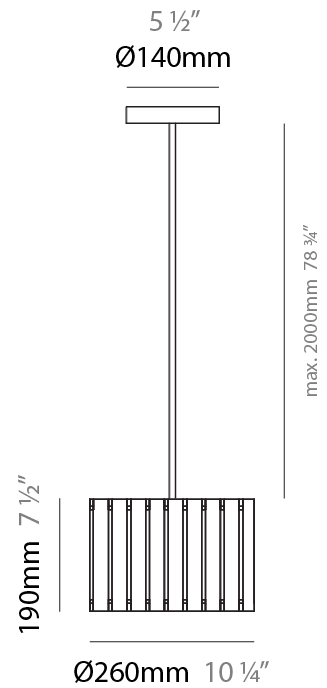

LUZ OCULTA WOOD SUSPENSION

D51041-

base number   Finish Options   Finish Options

1. To build a product code in our configurator select the specify button on the base model # product page
2. To build a manual product code on this datasheet choose from the options listed below in blue font and add the suffix to the base model #

GENERAL

Series: Luz Oculta
Subseries: Luz Oculta Wood
Partner: Fambuena
Division: Design
Installation: Suspension
Product Type: Pendant
Mounting Location: Ceiling
Light Distribution: Direct / Indirect

PHYSICAL

Shape: Rectangle
Diameter (mm): 260
Diameter (in): 10 ¼
Height (mm): 190
Height (in): 7 ½
Fixture Finish: DOW / NAT
Holder Finish: BRA / BRZ
Fixture Material: Metal / Wood
Primary Material: Wood
Cable Details: Cable length 2000mm / 79"

ELECTRICAL

Number of Lamps: 1
Lamp Type: LED Retrofit
Lamp Shape: A19
Bulb Included: Bulb Not Included
Max. Wattage Per Lamp (W): 4
Lamp Base: E26
Input Voltage (V): 120
Upon Request: 277Vac / GU24

LED

OPTICAL

RATINGS AND CERTIFICATIONS

Certified By: Certified for North American Standards
IP rating: IP20