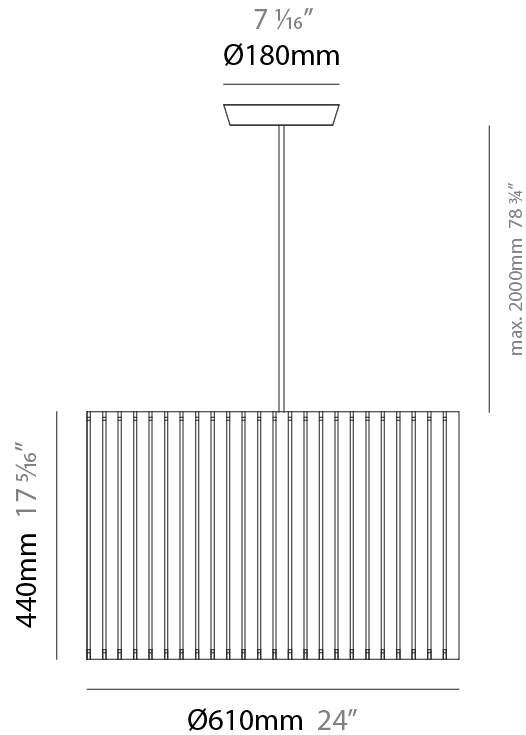

PROJECT	
TYPE	
SPECIFIER	
QUANTITY	
DATE	

LUZ OCULTA SUSPENSION

D51037- : D51037-BRZ-DOW

base number

1. To build a product code in our configurator select the specify button on the base model # product page
2. To build a manual product code on this datasheet choose from the options listed below in blue font and add the suffix to the base model #

GENERAL

Series: Luz Oculata
Partner: Fambuena
Division: Design
Installation: Suspension
Product Type: Pendant
Mounting Location: Ceiling
Light Distribution: Direct / Indirect

PHYSICAL

Shape: Drum
Diameter (mm): 61cm / 24"
Height (mm): 44cm / 17 5/16"
Fixture Material: Metal / Wood
Primary Material: Wood

ELECTRICAL

Lamp Type: LED Retrofit
Max. Wattage Per Lamp (W): 12

LED

OPTICAL

RATINGS AND CERTIFICATIONS

Certified By: Certified for North American Standards
IP rating: IP20