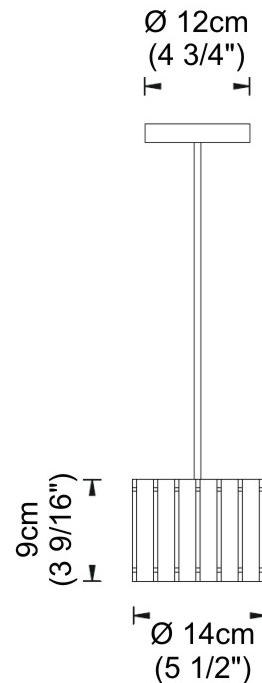

LUZ OCULTA SUSPENSION

D51043- : D51043-BRA-NAT

base number

1. To build a product code in our configurator select the specify button on the base model # product page
2. To build a manual product code on this datasheet choose from the options listed below in blue font and add the suffix to the base model #

GENERAL

Series: Luz Oculata

Partner: Fambuena

Division: Design

Installation: Suspension

Product Type: Pendant

Mounting Location: Ceiling

Light Distribution: Direct / Indirect

PHYSICAL

Shape: Drum

Diameter (mm): 140

Diameter (in): 5 1/2

Height (mm): 90

Height (in): 3 9/16

Fixture Material: Metal / Wood

Primary Material: Wood

Cable Details: Cable length 2m / 79"

ELECTRICAL

Lamp Type: LED Retrofit

Total Output Wattage (W): 30

Driver Included: No

LED

OPTICAL

RATINGS AND CERTIFICATIONS

Certified By: CSA Certified to UL and CSA Standards