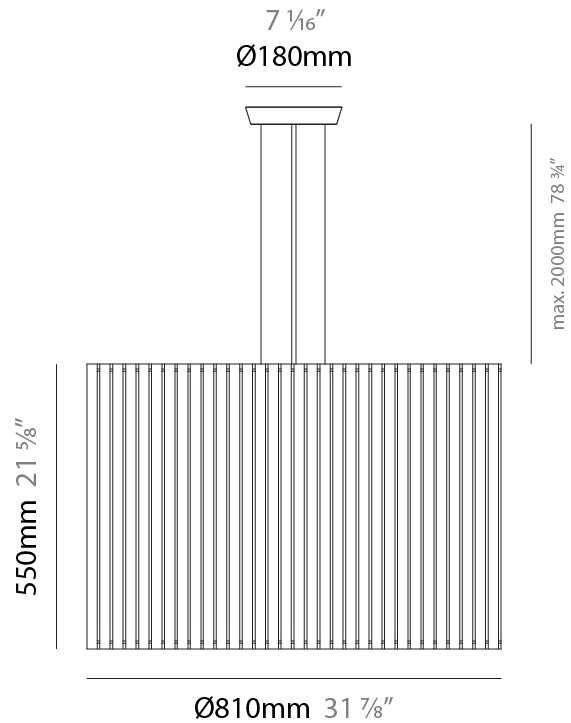

PROJECT	_____
TYPE	_____
SPECIFIER	_____
QUANTITY	_____
DATE	_____

LUZ OCULTA WOOD SUSPENSION

D51035- _____ - _____
base number   Finish Options   Finish Options

1. To build a product code in our configurator select the specify button on the base model # product page
2. To build a manual product code on this datasheet choose from the options listed below in blue font and add the suffix to the base model #

GENERAL

Series: Luz Oculta
Subseries: Luz Oculta Wood
Partner: Fambuena
Division: Design
Installation: Suspension
Product Type: Pendant
Mounting Location: Ceiling
Light Distribution: Direct / Indirect

PHYSICAL

Shape: Rectangle
Diameter (mm): 810
Diameter (in): 31 7/8
Height (mm): 550
Height (in): 21 5/8
Fixture Finish: [DOW / NAT](#)
Holder Finish: BRA / BRZ
Fixture Material: Metal / Wood
Primary Material: Wood
Cable Details: Cable length 2000mm / 79"

ELECTRICAL

Number of Lamps: 3
Lamp Type: LED Retrofit
Lamp Shape: A19
Bulb Included: Bulb Not Included
Total Output Wattage (W): 36
Max. Wattage Per Lamp (W): 12
Lamp Base: E26
Input Voltage (V): 120
Upon Request: 277Vac / GU24

LED

OPTICAL

RATINGS AND CERTIFICATIONS

Certified By: Certified for North American Standards
IP rating: IP20