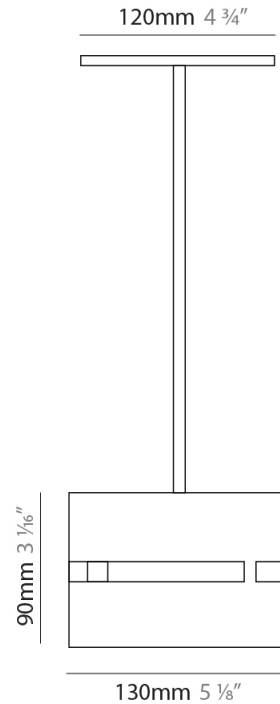

PROJECT	_____
TYPE	_____
SPECIFIER	_____
QUANTITY	_____
DATE	_____

LUZ OCULTA METAL SUSPENSION

D51033-

base number   Finish
Options

1. To build a product code in our configurator select the specify button on the base model # product page
2. To build a manual product code on this datasheet choose from the options listed below in blue font and add the suffix to the base model #

GENERAL

Series: Luz Oculta
Subseries: Luz Oculta Metal
Partner: Fambuena
Division: Design
Installation: Suspension
Product Type: Pendant
Mounting Location: Ceiling
Light Distribution: Direct / Indirect

PHYSICAL

Shape: Rectangle
Diameter (mm): 130
Diameter (in): 5 1/4
Height (mm): 90
Height (in): 4 1/2
Fixture Finish: [BRA](#) / [BRZ](#) / [ABR](#)
Fixture Material: Metal
Cable Details: Cable length 2000mm / 79"

ELECTRICAL

Number of Lamps: 1
Lamp Type: LED Retrofit
Lamp Shape: T4
Bulb Included: Bulb Not Included
Max. Wattage Per Lamp (W): 5
Lamp Base: G9
Input Voltage (V): 120

LED

OPTICAL

RATINGS AND CERTIFICATIONS

Certified By: Certified for North American Standards
IP rating: IP20