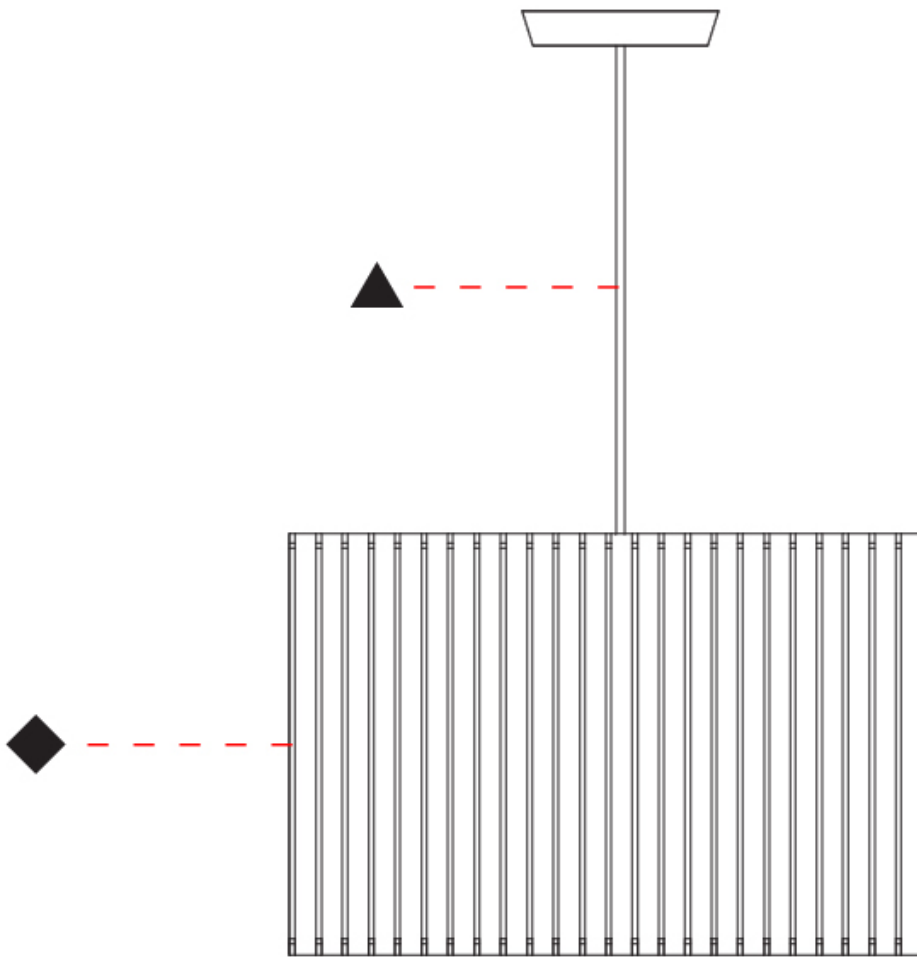

LUZ OCULTA SUSPENSION

D51037- : D51037-BRZ-DOW

PROJECT

TYPE

SPECIFIER

QUANTITY

DATE

D