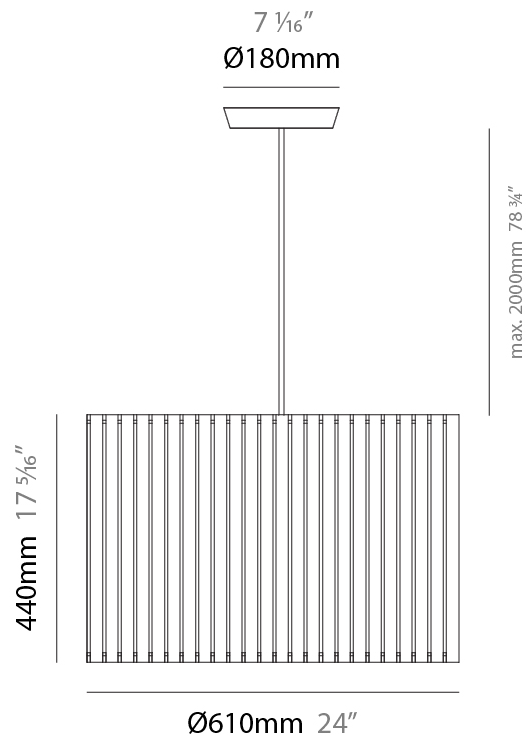

PROJECT	
TYPE	
SPECIFIER	
QUANTITY	
DATE	

LUZ OCULTA WOOD SUSPENSION

D51037- -

base number   Finish Options   Finish Options

1. To build a product code in our configurator select the specify button on the base model # product page
2. To build a manual product code on this datasheet choose from the options listed below in blue font and add the suffix to the base model #

GENERAL

Series: Luz Oculta

Subseries: Luz Oculta Wood

Partner: Fambuena

Division: Design

Installation: Suspension

Product Type: Pendant

Mounting Location: Ceiling

Light Distribution: Direct / Indirect

PHYSICAL

Shape: Rectangle

Diameter (mm): 610

Diameter (in): 24

Height (mm): 440

Height (in): 17 ⁵/₁₆

Fixture Finish: [DOW / NAT](#)

Holder Finish: BRA / BRZ

Fixture Material: Metal / Wood

Primary Material: Wood

Cable Details: Cable length 2000mm / 79"

ELECTRICAL

Number of Lamps: 1

Lamp Type: LED Retrofit

Lamp Shape: A19

Bulb Included: Bulb Not Included

Max. Wattage Per Lamp (W): 12

Lamp Base: E26

Input Voltage (V): 120

Upon Request: 277Vac / GU24

LED

OPTICAL

RATINGS AND CERTIFICATIONS

Certified By: Certified for North American Standards

IP rating: IP20