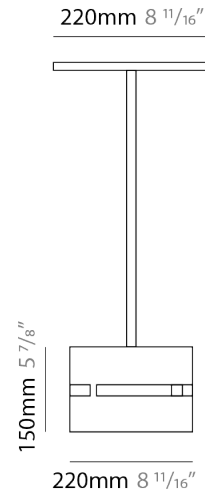

LUZ OCULTA METAL SUSPENSION

D51032-

base number   Finish
Options

1. To build a product code in our configurator select the specify button on the base model # product page
2. To build a manual product code on this datasheet choose from the options listed below in blue font and add the suffix to the base model #

GENERAL

Series: Luz Oculta
Subseries: Luz Oculta Metal
Partner: Fambuena
Division: Design
Installation: Suspension
Product Type: Pendant
Mounting Location: Ceiling
Light Distribution: Direct / Indirect

PHYSICAL

Shape: Rectangle
Diameter (mm): 220
Diameter (in): 8 ¹¹/₁₆
Height (mm): 150
Height (in): 5 ⁷/₈
Fixture Finish: [BRA](#) / [BRZ](#) / [ABR](#)
Fixture Material: Metal
Cable Details: Cable length 2000mm / 79"

ELECTRICAL

Number of Lamps: 1
Lamp Type: LED Retrofit
Lamp Shape: A19
Bulb Included: Bulb Not Included
Max. Wattage Per Lamp (W): 5
Lamp Base: E26
Input Voltage (V): 120
Upon Request: 277Vac / GU24

LED

OPTICAL

RATINGS AND CERTIFICATIONS

Certified By: Certified for North American Standards
IP rating: IP20

PROJECT	_____
TYPE	_____
SPECIFIER	_____
QUANTITY	_____
DATE	_____