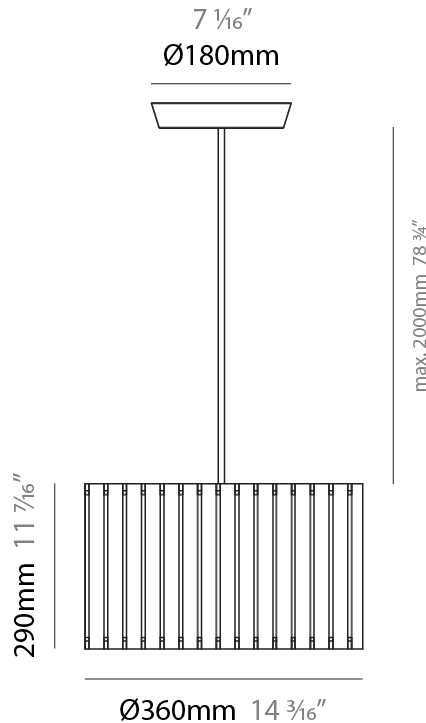

LUZ OCULTA WOOD SUSPENSION

D51039- -

base number   Finish Options   Finish Options

1. To build a product code in our configurator select the specify button on the base model # product page
2. To build a manual product code on this datasheet choose from the options listed below in blue font and add the suffix to the base model #

GENERAL

Series: Luz Oculata
Subseries: Luz Oculata Wood
Partner: Fambuena
Division: Design
Installation: Suspension
Product Type: Pendant
Mounting Location: Ceiling
Light Distribution: Direct / Indirect

PHYSICAL

Shape: Rectangle
Diameter (mm): 360
Diameter (in): 14 ³/₁₆
Height (mm): 290
Height (in): 11 ⁷/₁₆
Fixture Finish: DOW / NAT
Holder Finish: BRA / BRZ
Fixture Material: Metal / Wood
Primary Material: Wood
Cable Details: Cable length 2000mm / 79"

ELECTRICAL

Number of Lamps: 1
Lamp Type: LED Retrofit
Lamp Shape: A19
Bulb Included: Bulb Not Included
Max. Wattage Per Lamp (W): 7
Lamp Base: E26
Input Voltage (V): 120
Upon Request: 277Vac / GU24

LED

OPTICAL

RATINGS AND CERTIFICATIONS

Certified By: Certified for North American Standards
IP rating: IP20