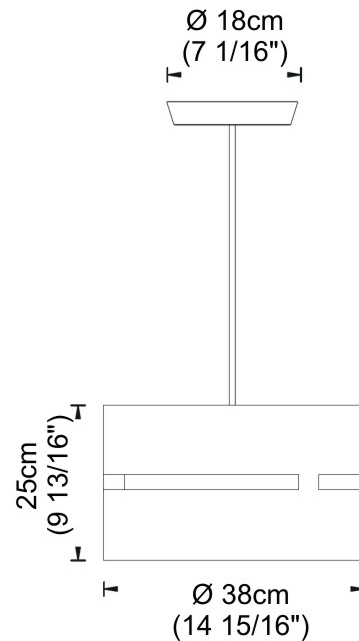

PROJECT	
TYPE	
SPECIFIER	
QUANTITY	
DATE	

LUZ OCULTA SUSPENSION

D51031- : D51031-BRZ

base number

1. To build a product code in our configurator select the specify button on the base model # product page
2. To build a manual product code on this datasheet choose from the options listed below in blue font and add the suffix to the base model #

GENERAL

Series: Luz Oculata
Partner: Fambuena
Division: Design
Installation: Suspension
Product Type: Pendant
Mounting Location: Ceiling
Light Distribution: Direct / Indirect

PHYSICAL

Shape: Drum
Diameter (mm): 380
Diameter (in): 14 ¹⁵/₁₆
Height (mm): 250
Height (in): 9 ¹³/₁₆
Fixture Material: Metal
Cable Details: Cable length 2m / 79"

ELECTRICAL

Number of Lamps: 1
Lamp Type: LED Retrofit
Lamp Shape: A19
Bulb Included: Bulb Not Included
Total Output Wattage (W): 8
Lamp Base: E26
Input Voltage (V): 120

LED

OPTICAL

RATINGS AND CERTIFICATIONS

Certified By: Certified for North American Standards
IP rating: IP20