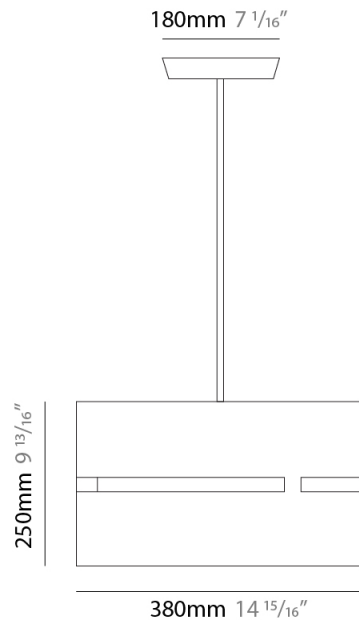

LUZ OCULTA METAL SUSPENSION

D51031-

base number _____
Finish Options _____

1. To build a product code in our configurator select the specify button on the base model # product page
2. To build a manual product code on this datasheet choose from the options listed below in blue font and add the suffix to the base model #

GENERAL

Series: Luz Oculta _____
Subseries: Luz Oculta Metal _____
Partner: Fambuena _____
Division: Design _____
Installation: Suspension _____
Product Type: Pendant _____
Mounting Location: Ceiling _____
Light Distribution: Direct / Indirect _____

PHYSICAL

Shape: Drum _____
Diameter (mm): 380 _____
Diameter (in): 14 ¹⁵/₁₆ _____
Height (mm): 250 _____
Height (in): 10 _____
Fixture Finish: [BRA](#) / [BRZ](#) / [ABR](#) _____
Fixture Material: Metal _____
Cable Details: Cable length 2000mm / 79" _____

ELECTRICAL

Number of Lamps: 1 _____
Lamp Type: LED Retrofit _____
Lamp Shape: A19 _____
Bulb Included: Bulb Not Included _____
Max. Wattage Per Lamp (W): 8 _____
Lamp Base: E26 _____
Input Voltage (V): 120 _____
Upon Request: 277Vac / GU24 _____

LED

OPTICAL

RATINGS AND CERTIFICATIONS

Certified By: Certified for North American Standards _____
IP rating: IP20 _____